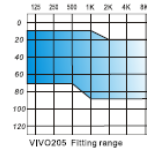

VIVO 205

Use 675A battery
Height: 1 1/2"

Volume Control
On / Off Switch

With stable and high performance, VIVO205 offers a better choice for your cost-sensitive clients.

VIVO205

- * Middle power BTE
- * Mini size
- * Volume control
- * N-H switch

Testing diagram

Fitting range

Technical Data

Technical Data	VIVO205
Peak Value	125 dB
Output at 1600 Hz	120 dB
Maximum Gain	45 dB
Gain at 1600 Hz	40 dB
Battery Current	1.3mA
Equivalent Input Noise	27dB
Total Harmonic Distortion	0.3%